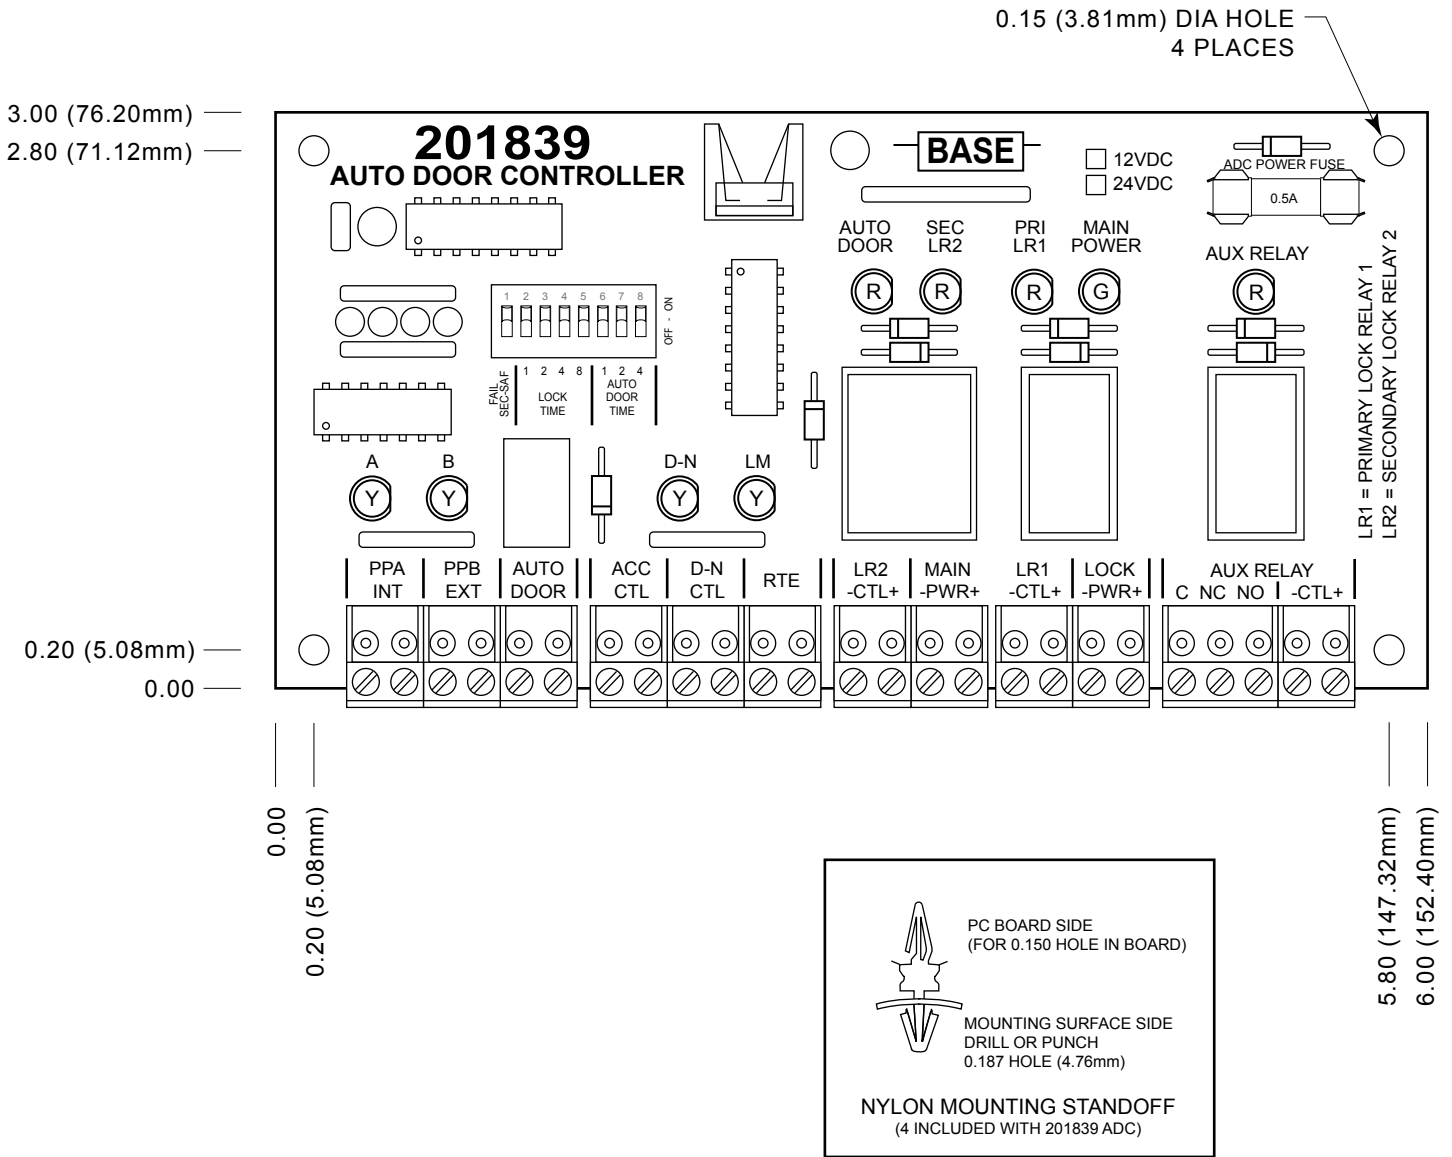

201839 Auto Door Controller

BASE

PC Board Footprint

www.baseelectronics.com