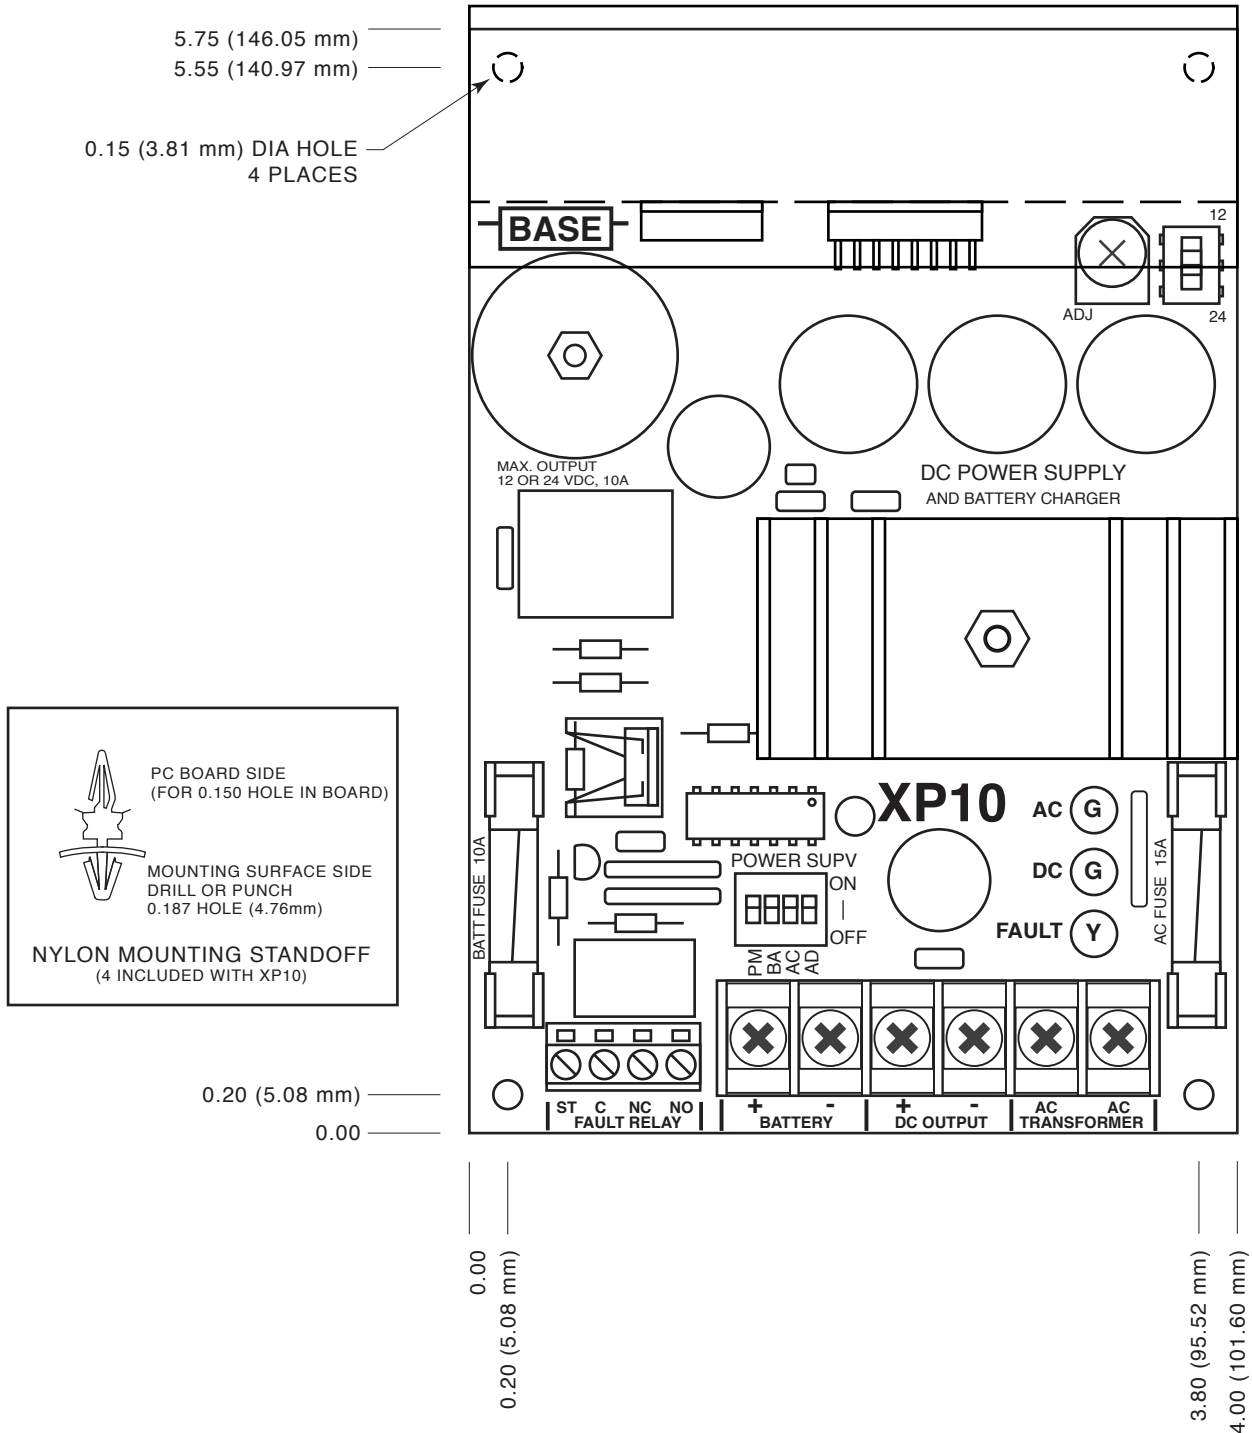

XP10 DC Power Supply and Battery Charger

PC Board Footprint

www.baseelectronics.com